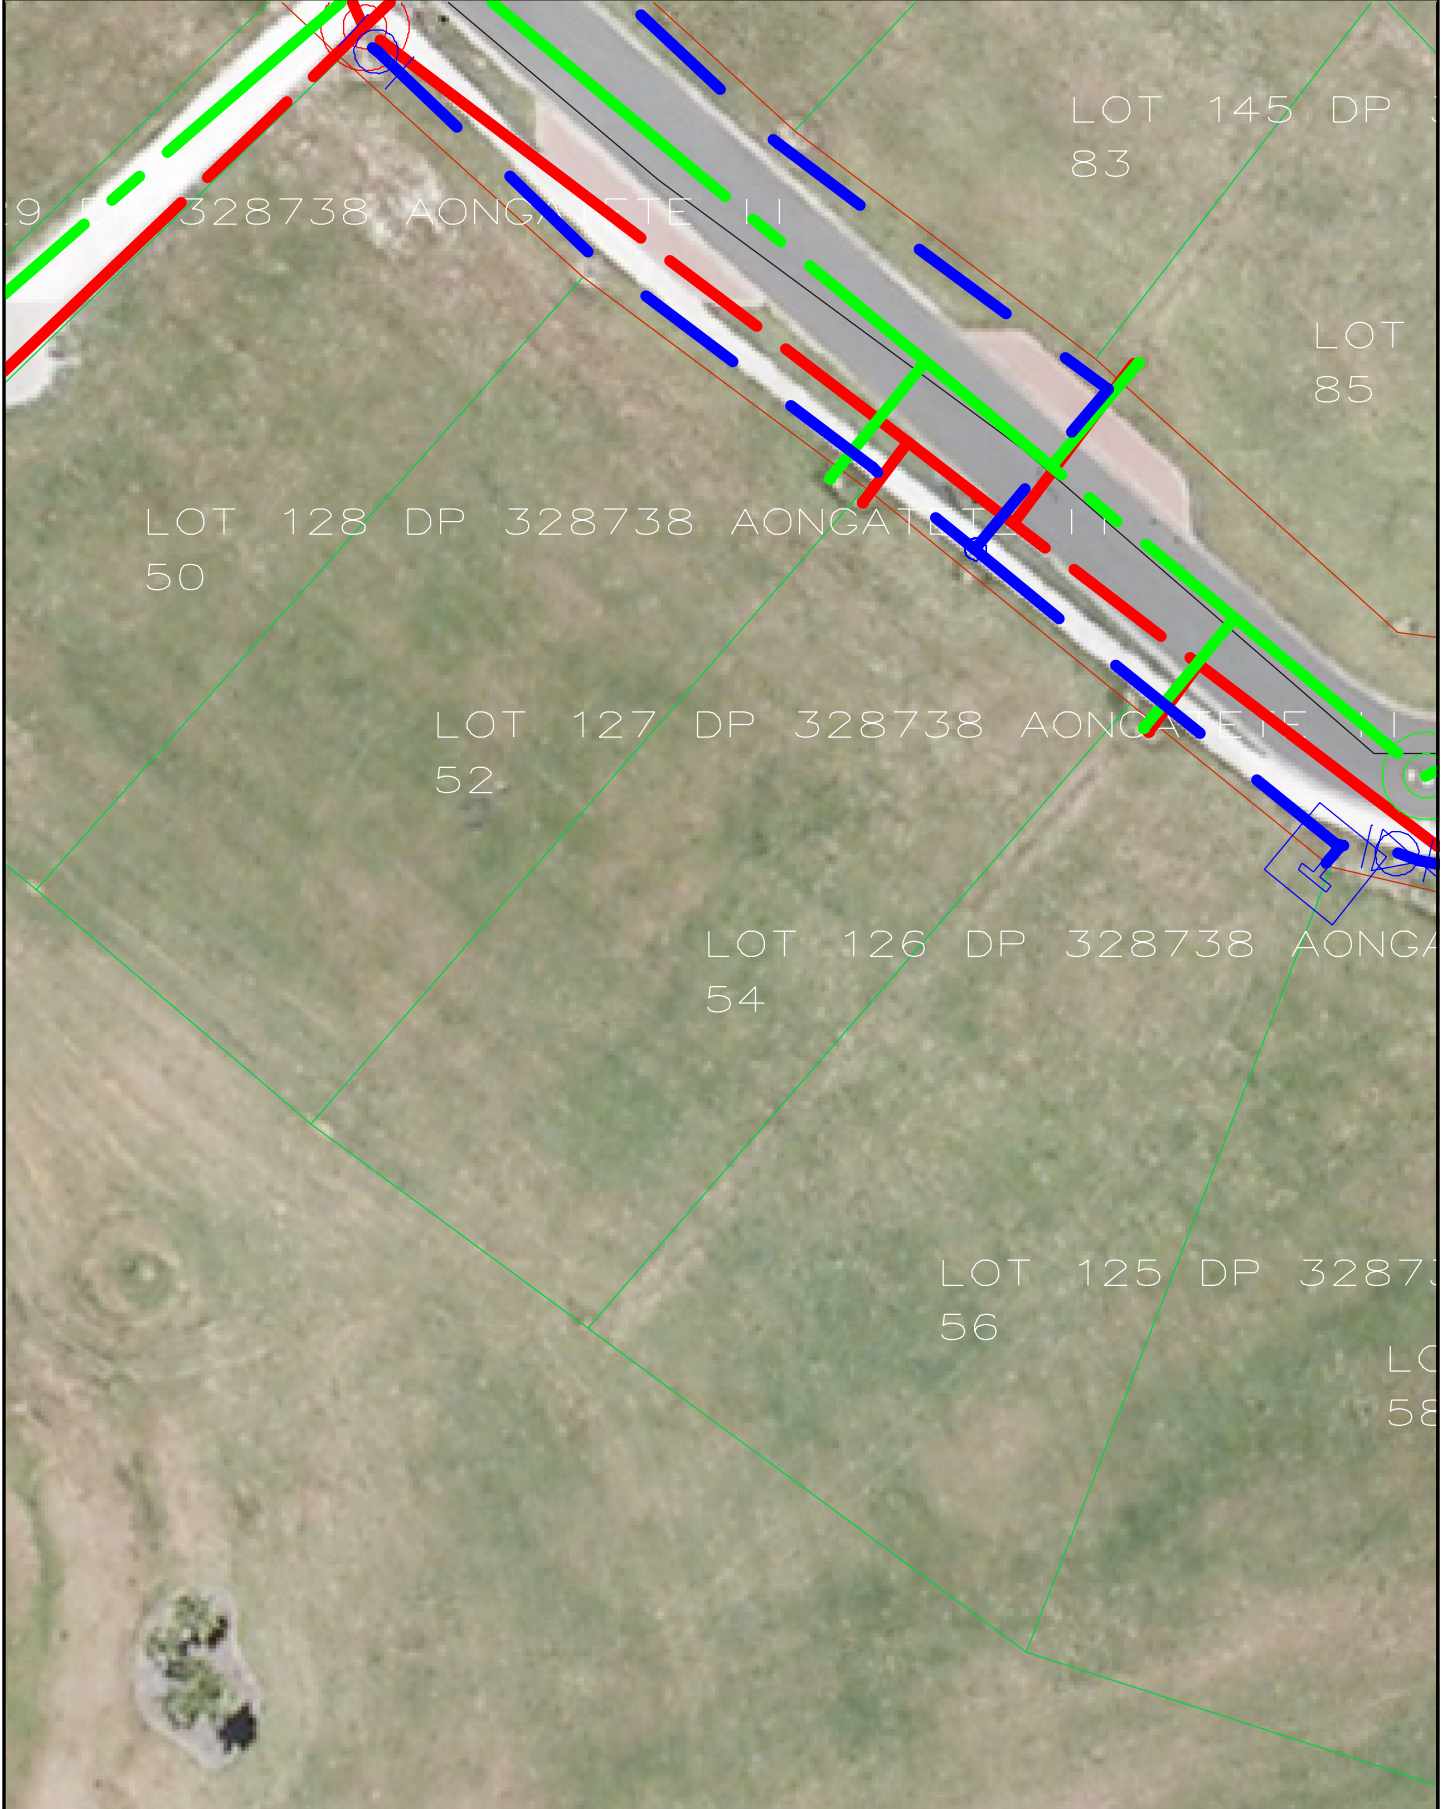

Western Bay of Plenty
District Council

Ra Winiata ph 0272422534
ra@iwanthat.co.nz
43 Athfield Drive, Bethlehem

Date : Wed 26 Aug

Scale 1 : 415

Operator : External IVY

Produced using GeoMap by the WBPDC GIS Group Copyright 1994

CROWN COPYRIGHT RESERVED. LINZ DIGITAL LICENCE No. HN/352200/03 & TD093522.
LOCATION OF SERVICES IS INDICATIVE ONLY. COUNCIL ACCEPTS NO LIABILITY FOR ANY ERROR.
ARCHAEOLOGICAL DATA SUPPLIED BY NZ ARCHAEOLOGICAL ASSOC./DEPT. OF CONSERVATION. DATA COPIED AS AT Jul 2005.