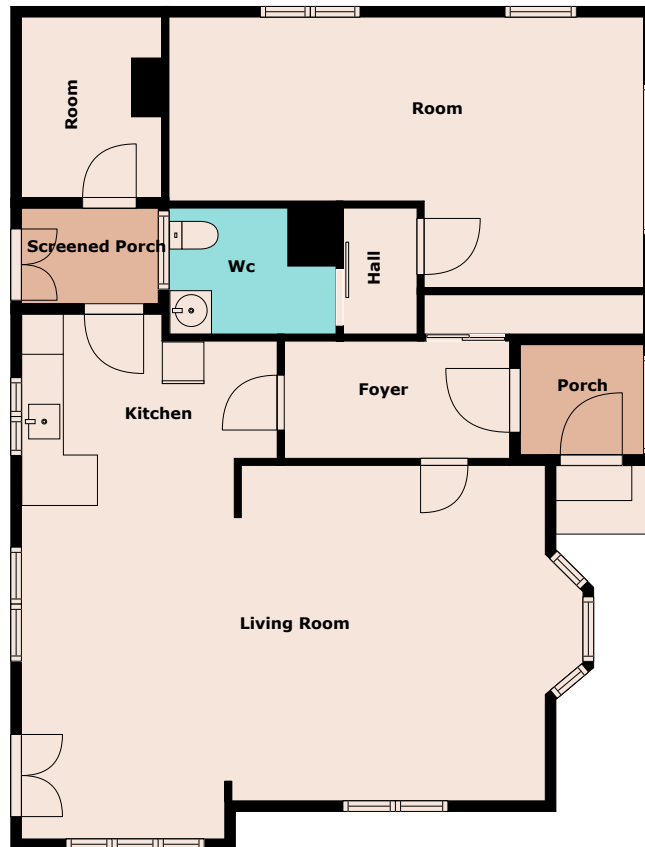

Home report

Grey Street 2
Hamilton

Highlights

1 Kitchen

1 Living room

1 Bath

11 Doors

18 Windows

Floor plan

Measurements Are Deemed Highly Reliable, But Not Guaranteed Accurate.

Appendix 1: Data sheet

Hall - 1	Outdoor - 2	Outdoor - Porch - 2
Outdoor - Porch - Screen - 1	Room - 2	Entry - 1
Entry - Foyer - 1	Bath - 1	Bath - Toilet - 1
Kitchen - 1	LivingRoom - 1	