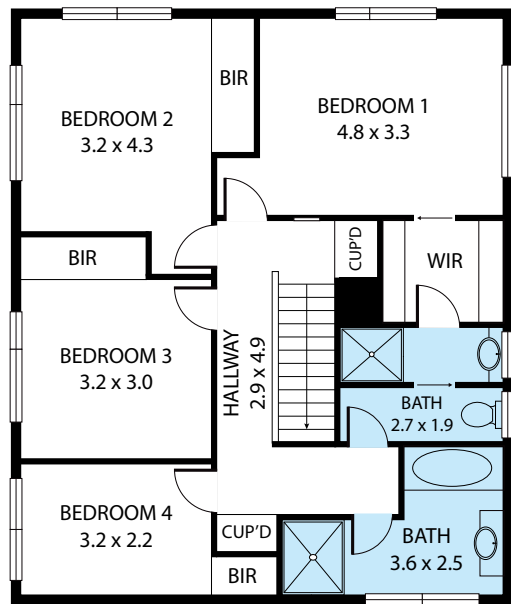

GROUND FLOOR

FIRST FLOOR

20 Zande Terrace, Tawa, Wellington, Wellington, 5028

Whilst every attempt has been made to ensure the accuracy of the floor plan contained here, measurements of doors, windows, rooms and any other items are approximate and no responsibility is taken for any error, omission, or misstatement. This plan is for illustrative purposes only and should be used as such by any prospective purchaser.