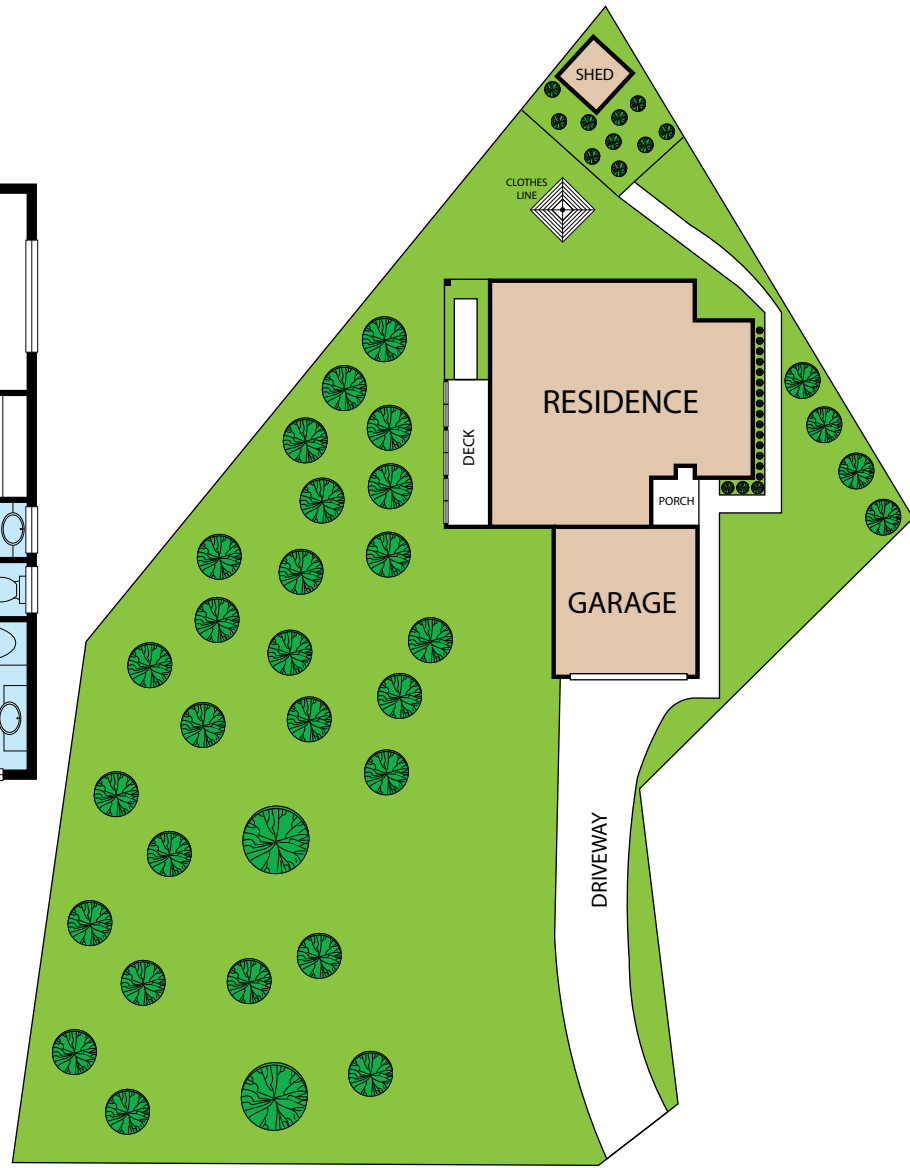

GROUND FLOOR

FIRST FLOOR

20 Zande Terrace, Tawa, Wellington, Wellington, 5028

Whilst every attempt has been made to ensure the accuracy of the floor plan contained here, measurements of doors, windows, rooms and any other items are approximate and no responsibility is taken for any error, omission, or misstatement. This plan is for illustrative purposes only and should be used as such by any prospective purchaser.