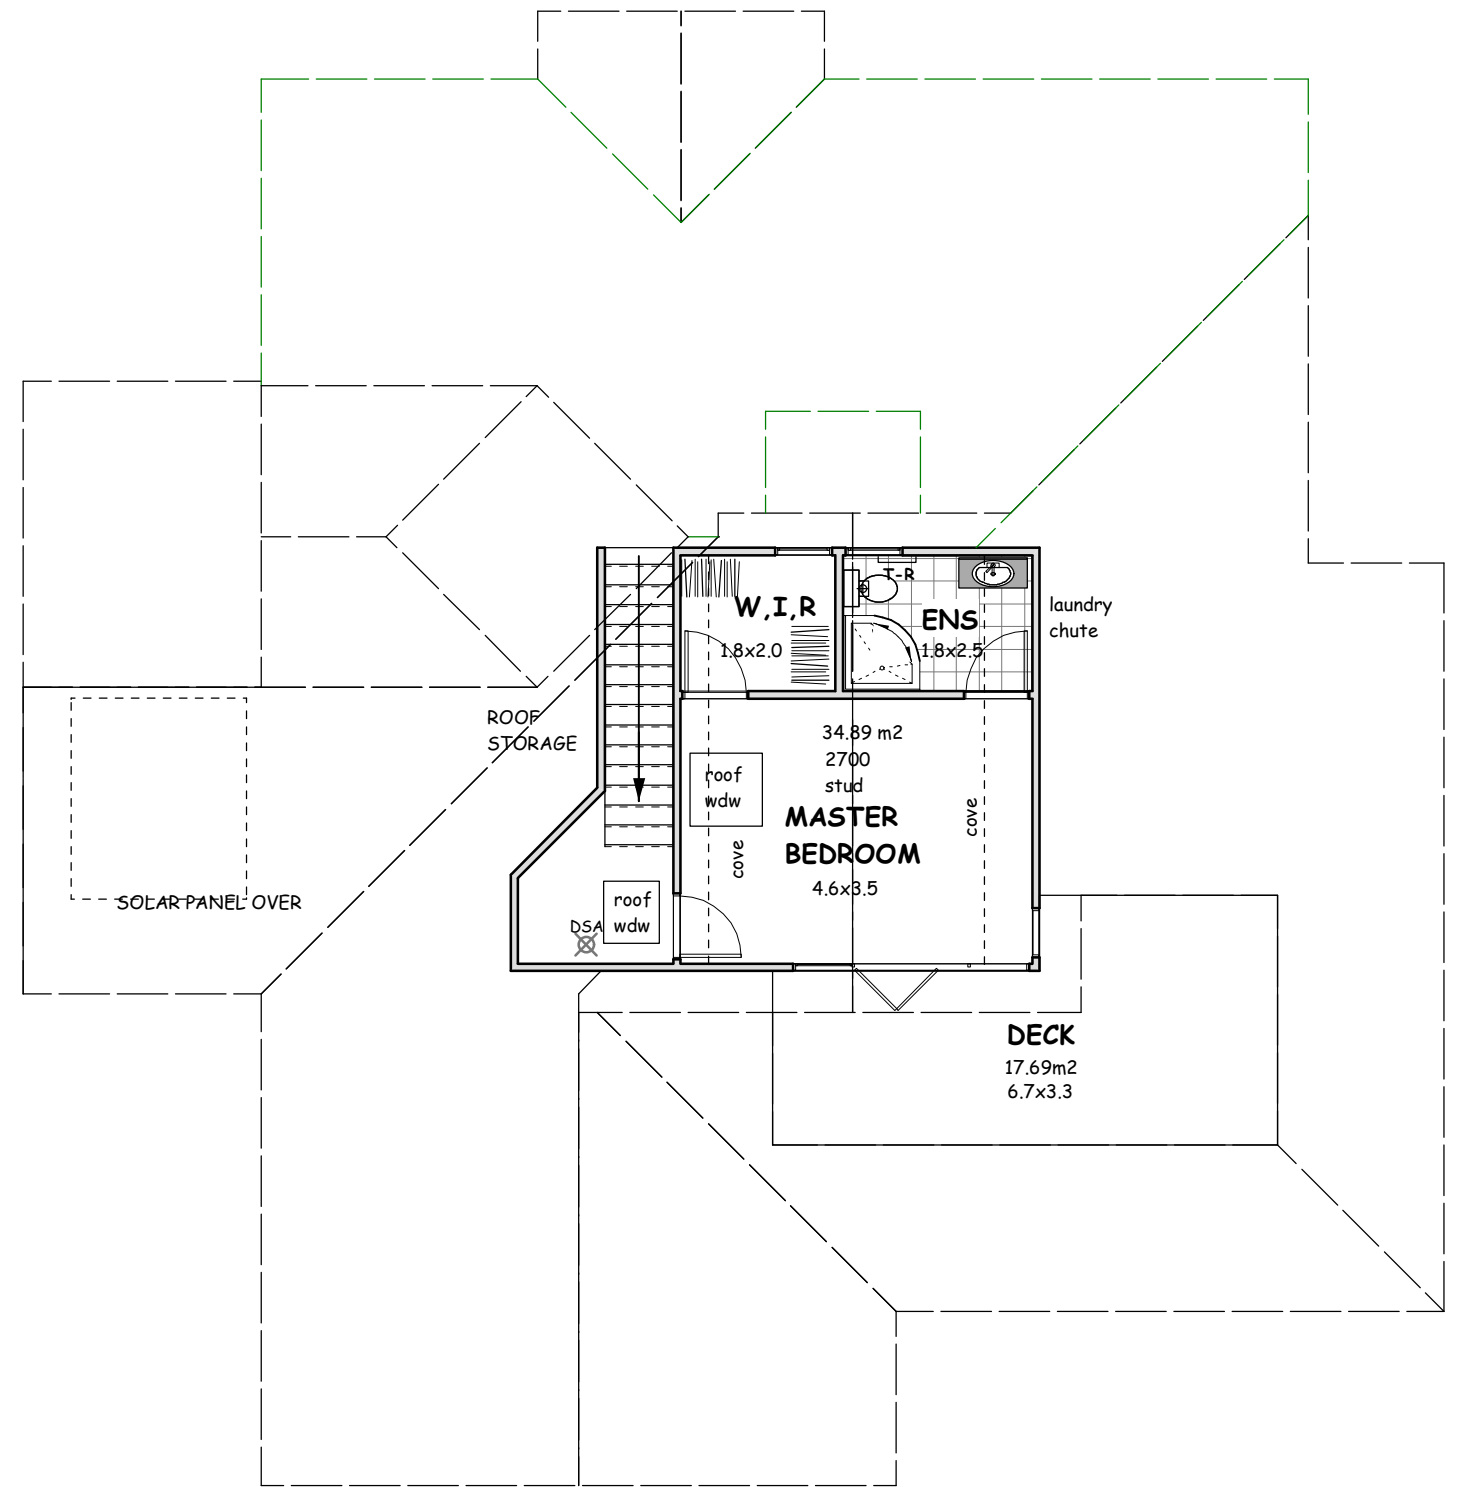

EXISTING GROUND FLOOR PLAN 1:100

EXISTING FIRST FLOOR PLAN 1:100

# 537 HILL STREET SOUTH, HOPE, NELSON, EXISTING FLOOR PLANS,

1:100 SCALE AT A3, PRODUCED 19NOV2012, NOTE ROOM SIZES/AREAS ARE APPROX